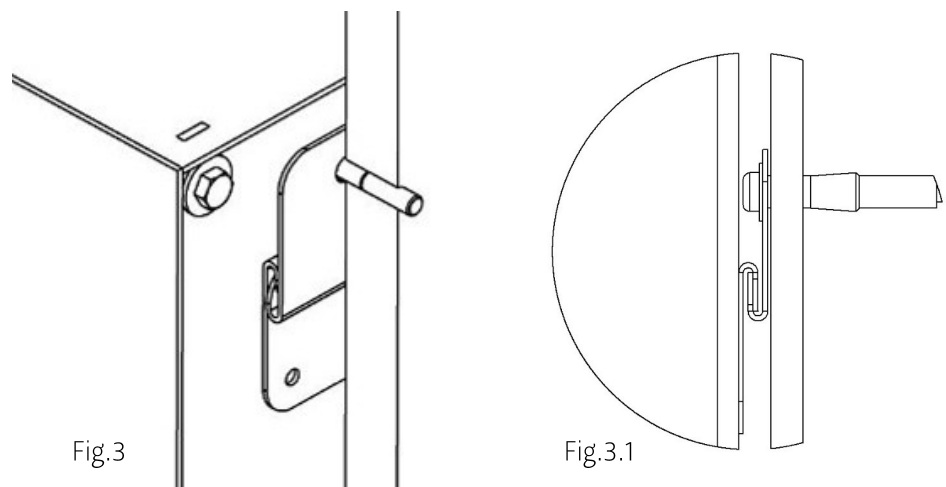

GlammFire

Tango

Installation procedures

- Position the template at the desired height.
- Verify its horizontality;
- Drill with an 8mm diameter drill in the indicated marks by this symbol;
- Introduce the selected bushings (Fig. 1);
- Screw the support, do not forget the washers;
- Position the fireplace in the template (the fireplace must be lifted by two people) (Fig. 2,2.1,3,3.1);
- Check its firmness.

GlammFire

Recuperadores Pachinha Lda.
Zona Industrial da Lagoa, Lote G1
4950-850 CORTES - MONÇÃO
PORTUGAL

Tel(+351) 251 654 800
Fax(+351) 251 654 801
info@glammfire.com
www.glammfire.com

glamm®
fire