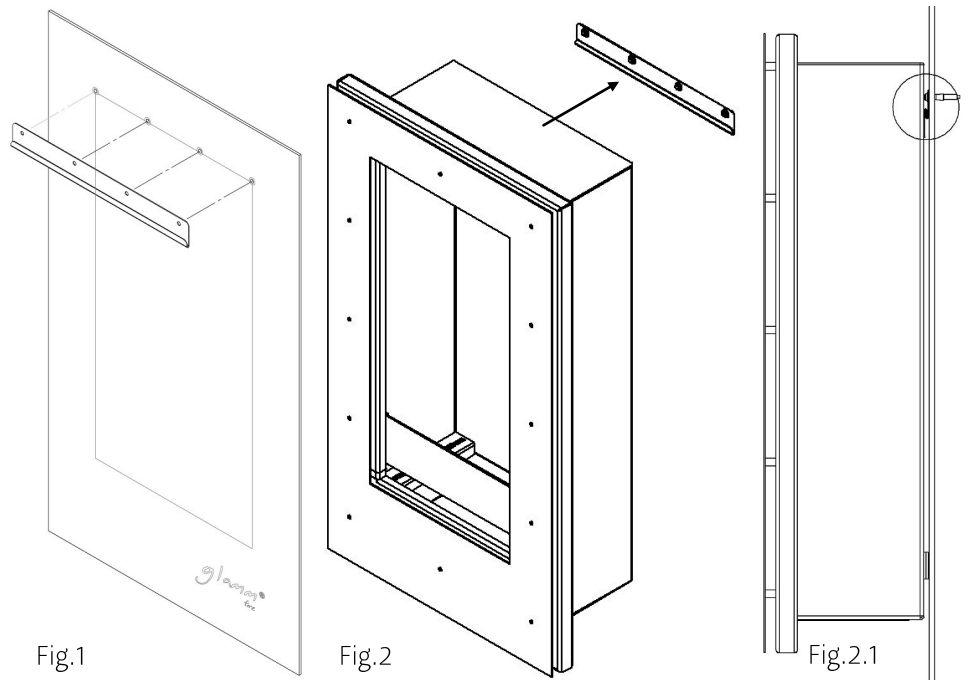

GlammFire

Tango

Installation procedures

- Position the template at the desired height.
- Verify its horizontality;
- Drill with an 8mm diameter drill in the indicated marks by this symbol;
- Introduce the selected bushings (Fig. 1);
- Screw the support, do not forget the washers;
- Position the fireplace in the template (the fireplace must be lifted by two people) (Fig. 2,2.1,3,3.1);
- Check its firmness.

GlammFire

Recuperadores Pachinha Lda.
Zona Industrial da Lagoa, Lote G1
4950-850 CORTES - MONÇÃO
PORTUGAL

Tel(+351) 251 654 800
Fax(+351) 251 654 801
info@glammfire.com
www.glammfire.com

glamm®
fire