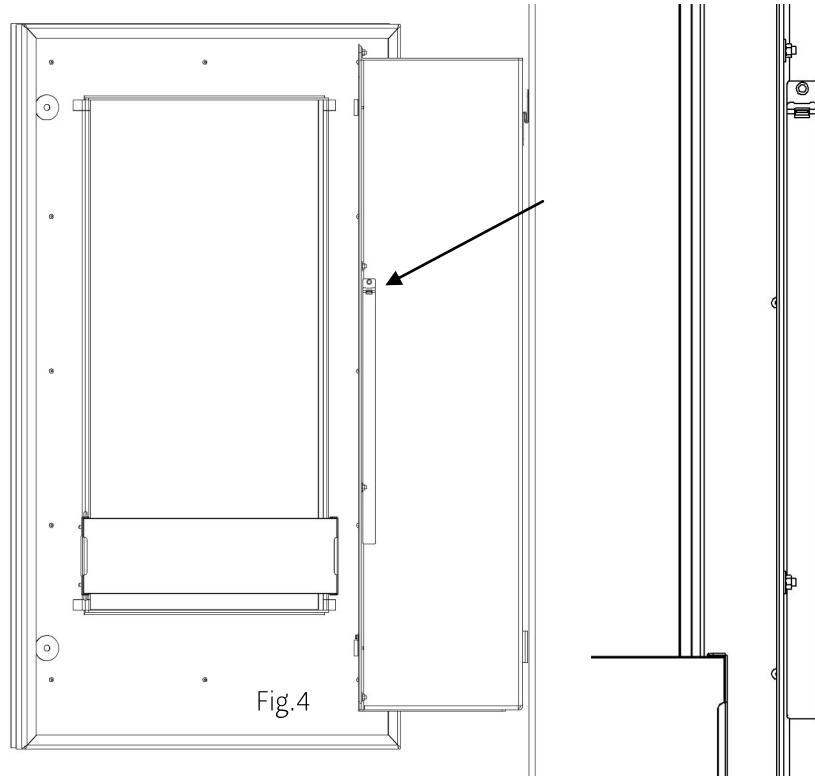

GlammFire

Tango

- Put the key in the correct place (Fig.4);
- Finally put the burner .

Fig.4

Ouverture Latérale