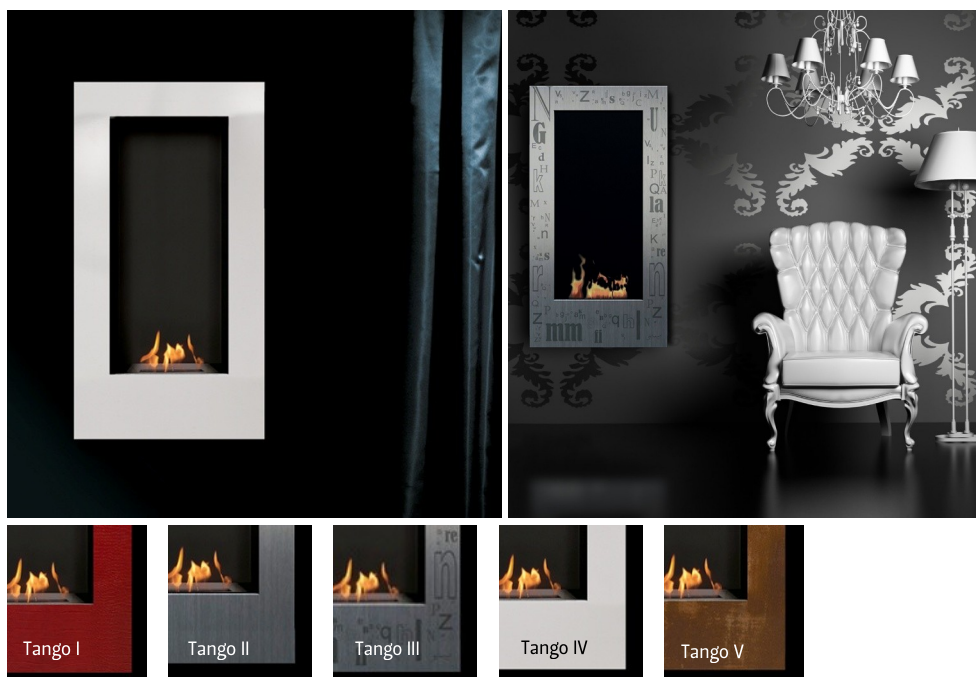

GlammFire

Tango

Fire Wonderland

Materials//

Tango I / Leather covered door – “Mississippi red” / “Montana black”

Tango II / Brushed stainless steel door

Tango III / Brushed stainless steel door with custom letters

Tango IV / Lacquered steel door

OP // black, red, cream

Tango V / Rusted corten steel door

Inspired by urban skyscrapers, Tango has rhythm and passion. It is a model designed to proclaim the expression of flame through its divine dance in pleasant and living environments.

Your Hotel Bar now has a new reference.

Dimensions// 1150 h x 640 w x 282,5 d mm

Weight// 74 kg

Accessories// Tango I/Leather choice

Protection// Temperature resistant glass

Packing Dimensions// 485 h x 1425 w x 760 d mm

Total Weight// 106,80 kg

Burner 2// 2 litres (liquid bioethanol)

Power// 3,40 kW

Burning time// Position min. 2 litres/ 8h

Position med. 2 litres/ 6h

Position max. 2 litres/ 4h

GlammFire

Recuperadores Pachinha Lda.
Zona Industrial da Lagoa, Lote G1
4950-850 CORTES - MONÇÃO
PORTUGAL

Tel(+351) 251 654 800
Fax(+351) 251 654 801
info@glammfire.com
www.glammfire.com

glamm®
fire

/CO detector included
Fireplace with mechanical burner in accordance with German Norm DIN 4734