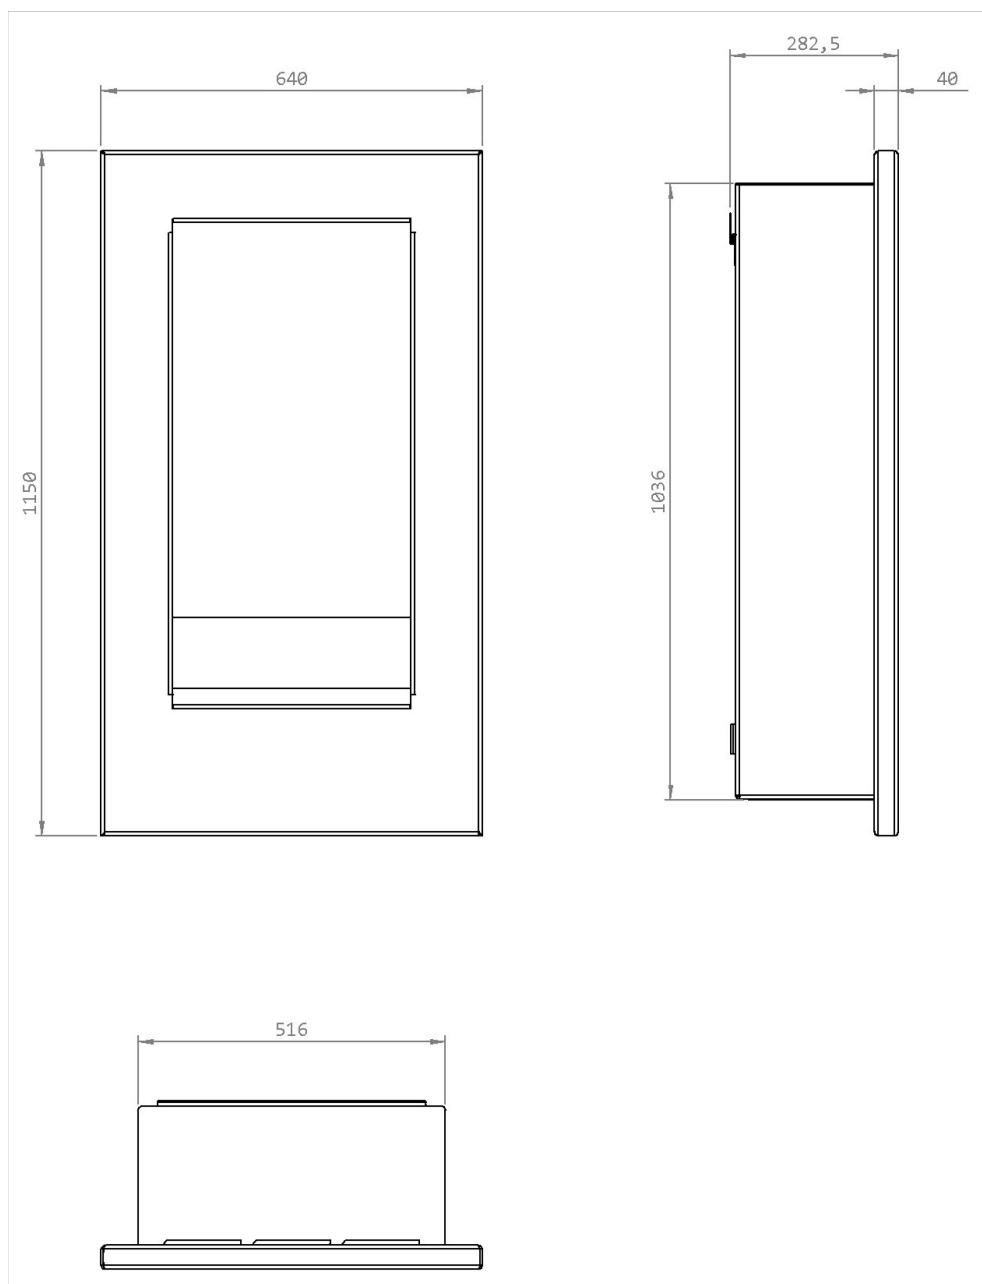

GlammFire

Tango

GlammFire

Recuperadores Pachinha Lda.
Zona Industrial da Lagoa, Lote G1
4950-850 CORTES - MONÇÃO
PORTUGAL

Tel(+351) 251 654 800
Fax(+351) 251 654 801
info@glammfire.com
www.glammfire.com

glamm®
fire

PT02711-A