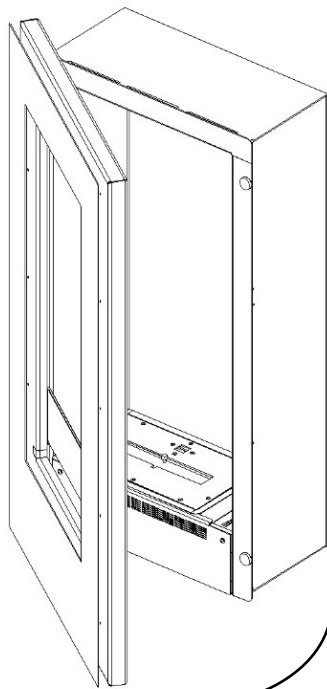

Your Hotel Bar now has a new reference.

**Dimensions//** 1150 h x 640 w x 282,5 d mm

**Weight//** 74 kg

**Accessories//** Tango I/Leather choice

**Protection//** Temperature resistant glass

**Packing Dimensions//** 485 h x 1425 w x 760 d mm

# Tango

- Put the key in the correct place (Fig.4);
- Finally put the burner .

Fig.4

## Ouverture Latérale